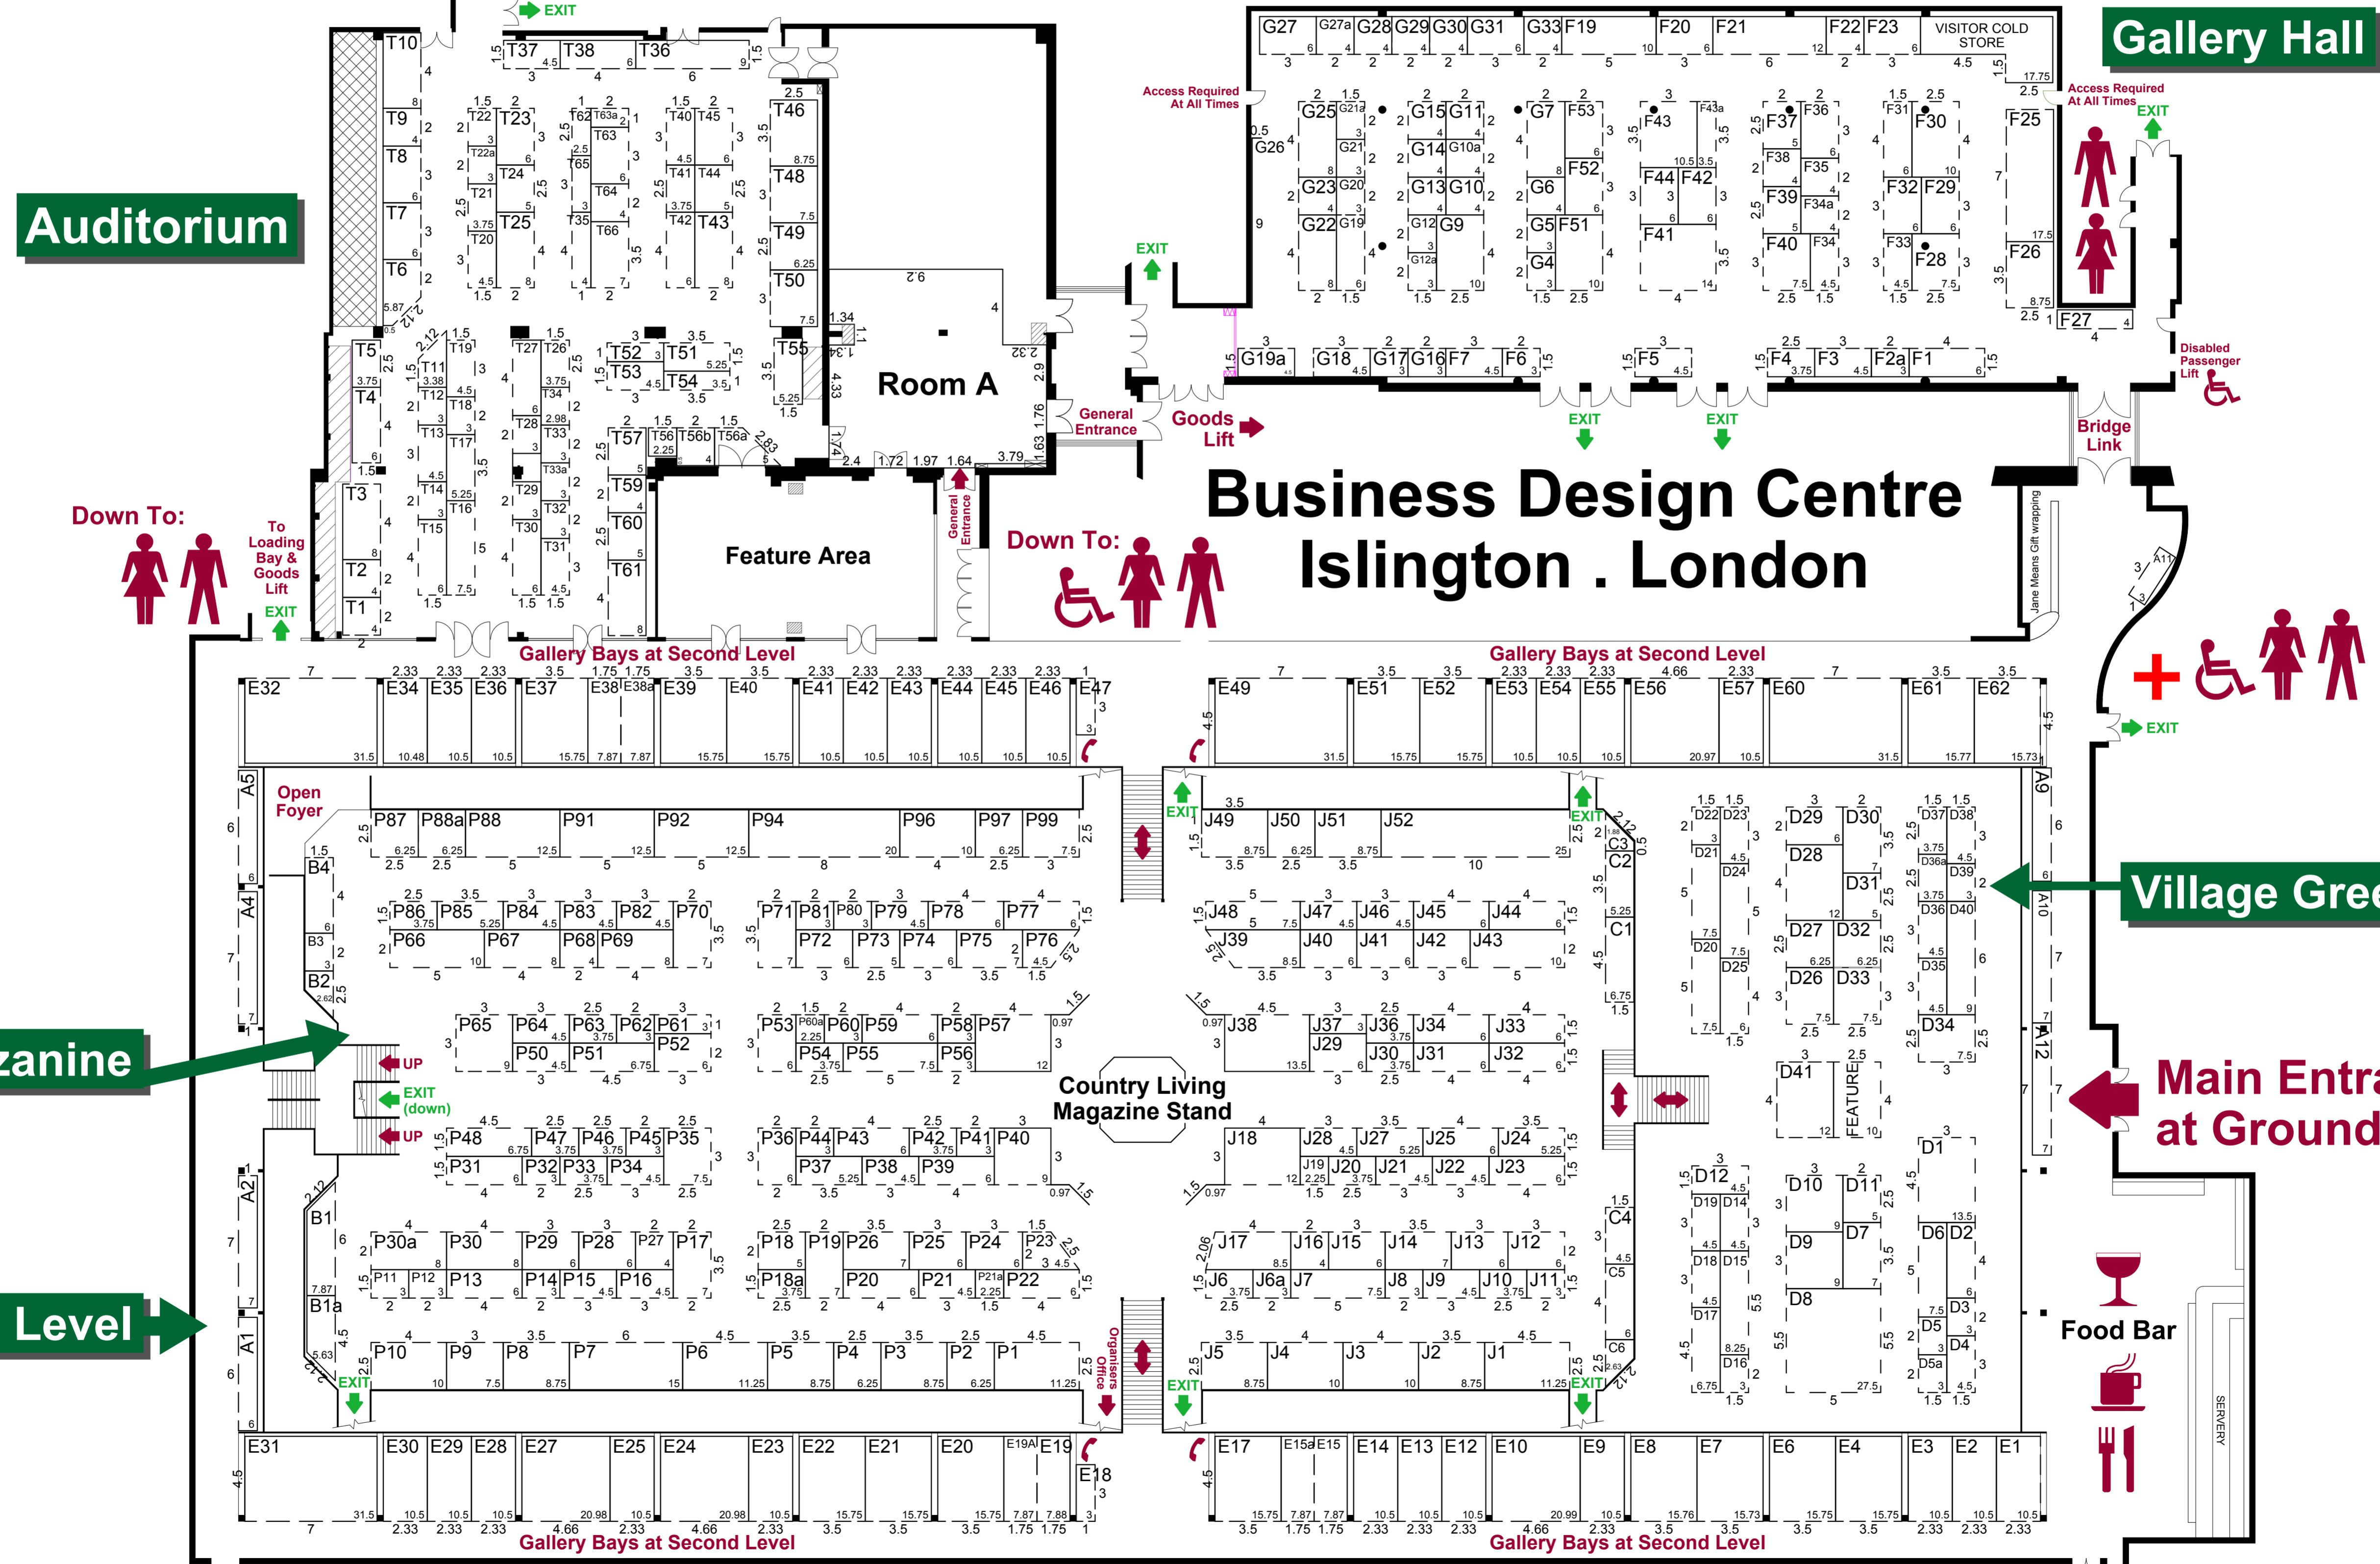

## 10th - 14th Nov 2010

Issue Number : 4  
 Issue Date : 26 Nov 2009  
 Drawn By : luket  
 Scale : N.T.S.